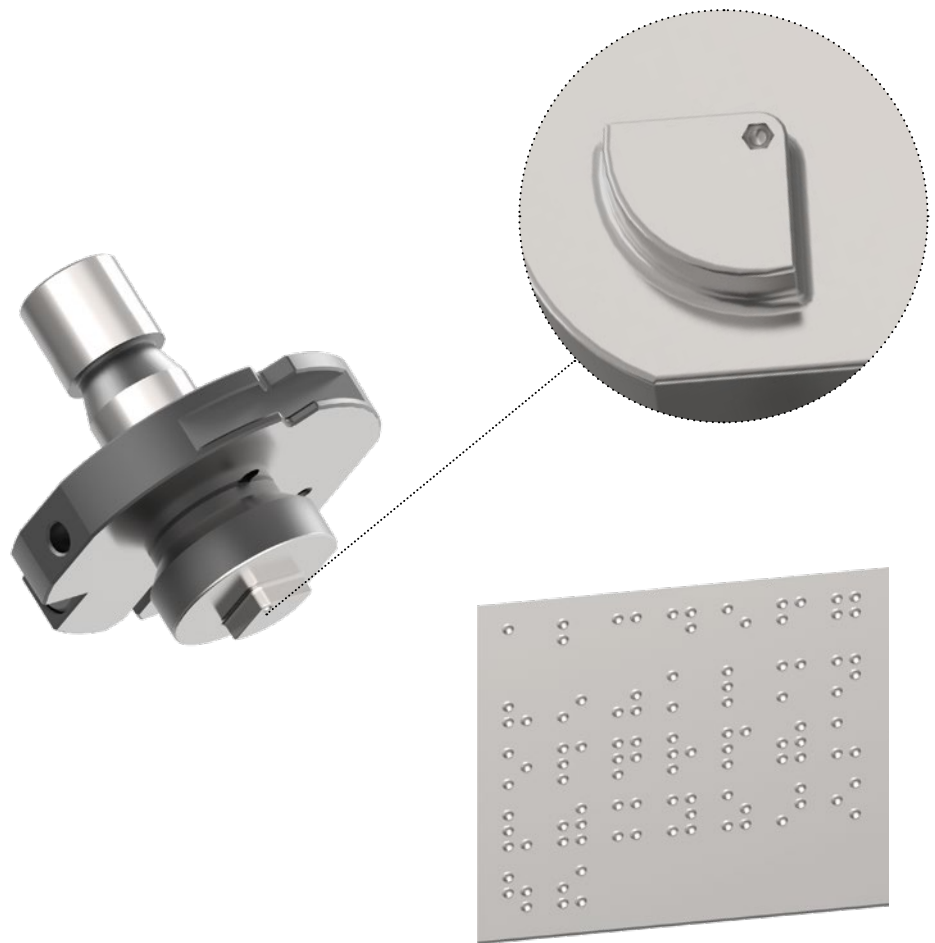

ps:[®]script

FOR PRODUCING BRAILLE

This forming tool is a spring-loaded tool with an exchangeable punch insert and an upper part with special relief for the production of standardised braille on metal sheets. **ps:[®]script** is used, for example, in public areas where braille transmission is required, such as on mailboxes or bell systems.

TRUMPF

THICK TURRET

SALVAGNINI

Technical Information 08/2023, Version 1.1